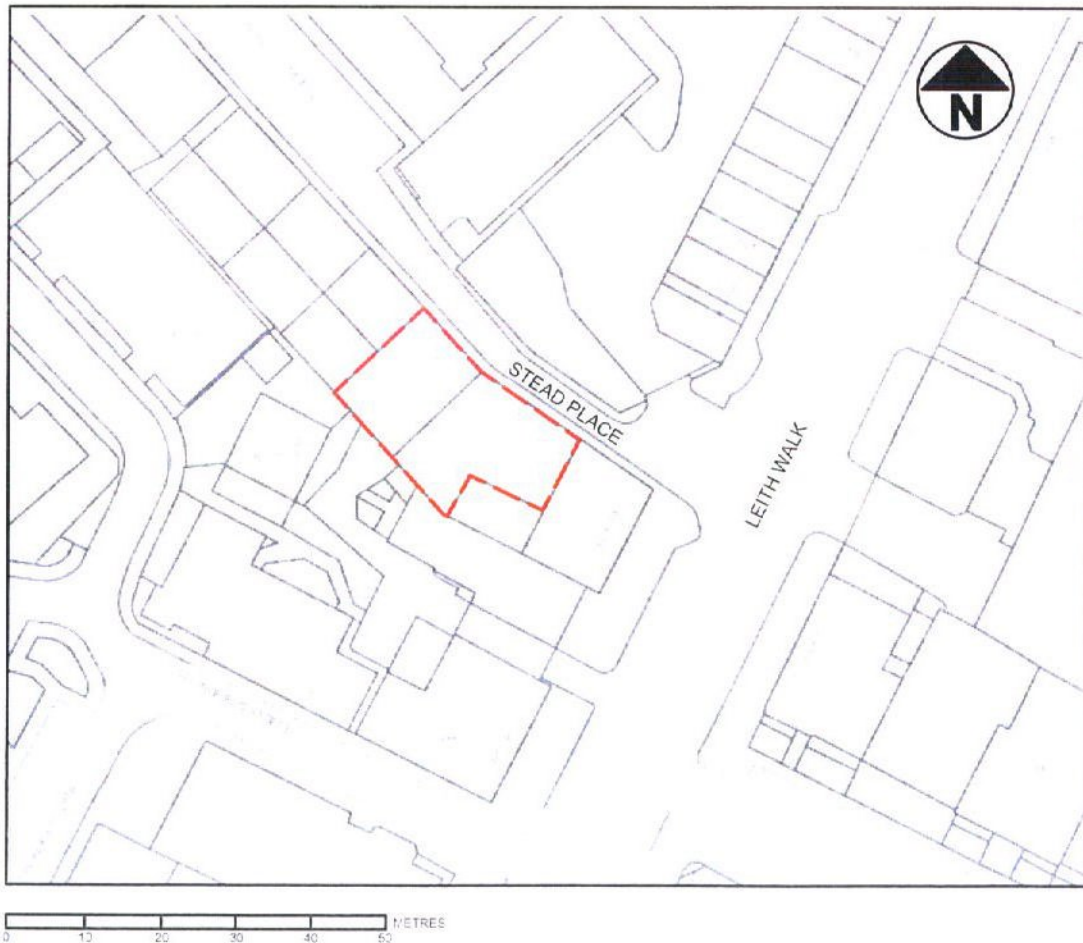

Design Statement for proposed flatted residential development at McGregor MOT Center,  
5 Steads Place, Edinburgh, EH6 5DY

The site as currently seen from Steads Place

## CONTENTS:

- Background information
- Site details
- Site and area appraisals
- Design principles
- Design solution

Location plan

Localised map showing surrounding amenity