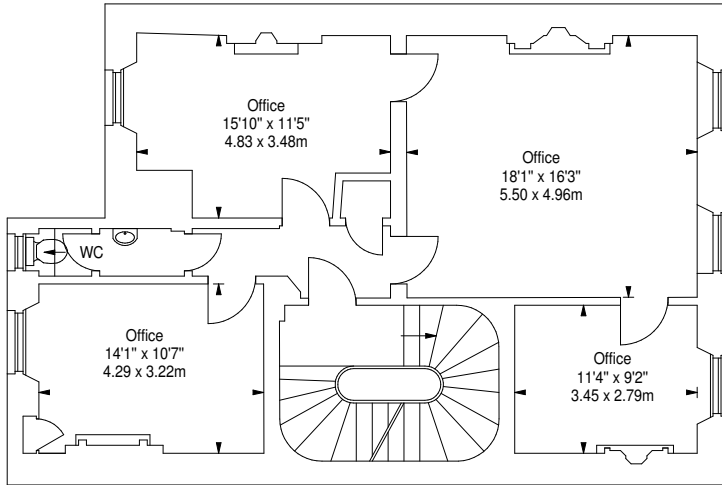

Frederick Street,
Edinburgh,
Midlothian, EH2 2JR

Approx. Gross Internal Area
4284 Sq Ft - 397.98 Sq M
Approx. Net Internal Area
3012 Sq Ft - 279.81 Sq M
For identification only. Not to scale.
© SquareFoot 2019

	NIA		GIA	
	Sq Ft	Sq M	Sq Ft	Sq M
G.E			108	10.03
1	898	83.41	1222	113.52
2	713	66.24	995	92.44
3	713	66.24	996	92.53
4	688	63.92	963	89.46
	3012	279.81	4284	397.98

Third Floor

Fourth Floor

First Floor

Second Floor

Ground Floor Entrance