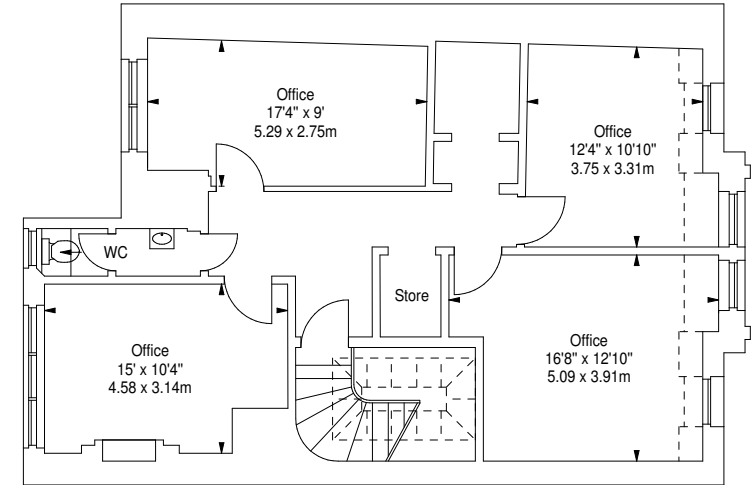

Frederick Street,
Edinburgh,
Midlothian, EH2 2JR

Approx. Gross Internal Area
4284 Sq Ft - 397.98 Sq M
Approx. Net Internal Area
3012 Sq Ft - 279.81 Sq M
For identification only. Not to scale.
© SquareFoot 2019

	NIA		GIA	
	Sq Ft	Sq M	Sq Ft	Sq M
G.E			108	10.03
1	898	83.41	1222	113.52
2	713	66.24	995	92.44
3	713	66.24	996	92.53
4	688	63.92	963	89.46
	3012	279.81	4284	397.98

Third Floor

Fourth Floor

First Floor

Second Floor

Ground Floor Entrance