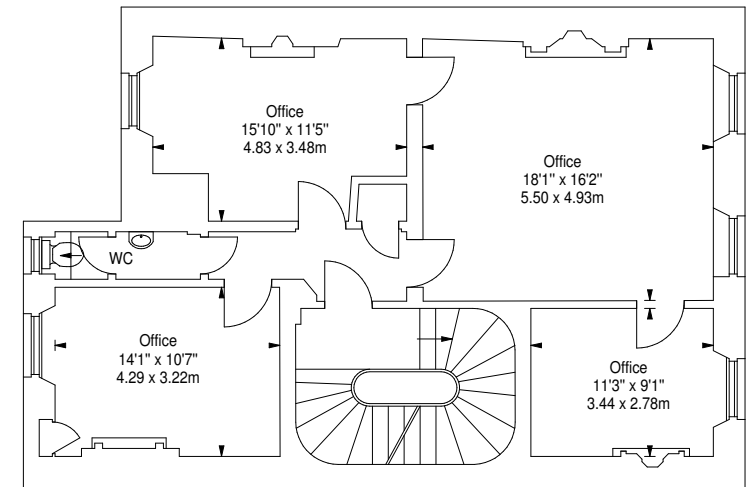

Frederick Street,
Edinburgh,
Midlothian, EH2 2JR

Approx. Gross Internal Area
4284 Sq Ft - 397.98 Sq M
Approx. Net Internal Area
3012 Sq Ft - 279.81 Sq M
For identification only. Not to scale.
© SquareFoot 2019

	NIA		GIA	
	Sq Ft	Sq M	Sq Ft	Sq M
G.E			108	10.03
1	898	83.41	1222	113.52
2	713	66.24	995	92.44
3	713	66.24	996	92.53
4	688	63.92	963	89.46
	3012	279.81	4284	397.98

Third Floor

Fourth Floor

First Floor

Second Floor

Ground Floor Entrance