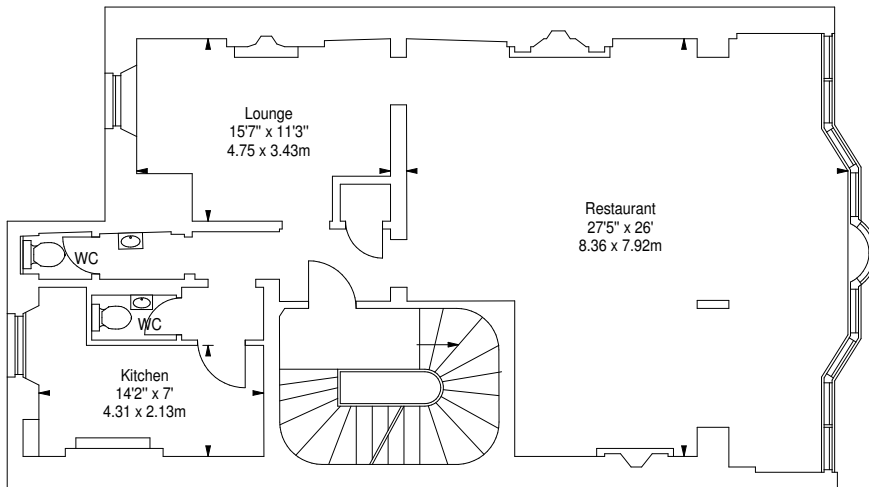

Frederick Street,
Edinburgh,
Midlothian, EH2 2JR

Approx. Gross Internal Area
4284 Sq Ft - 397.98 Sq M
Approx. Net Internal Area
3012 Sq Ft - 279.81 Sq M
For identification only. Not to scale.
© SquareFoot 2019

	NIA		GIA	
	Sq Ft	Sq M	Sq Ft	Sq M
G.E			108	10.03
1	898	83.41	1222	113.52
2	713	66.24	995	92.44
3	713	66.24	996	92.53
4	688	63.92	963	89.46
	3012	279.81	4284	397.98

Third Floor

Fourth Floor

First Floor

Second Floor

Ground Floor Entrance